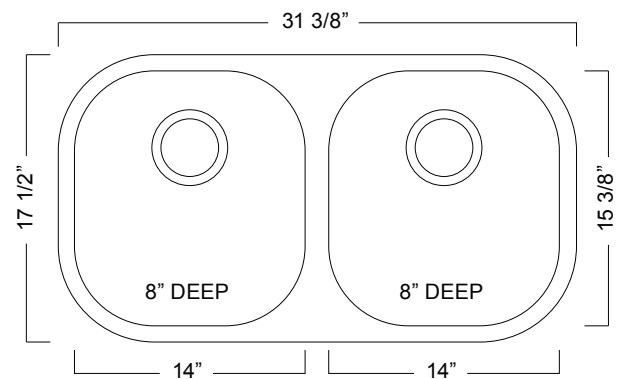

STAINLESS STEEL KITCHEN SINK:**Double Bowl Undermount Series**

- 18 Gauge
- Silk rim & bowls
- Rear drain wastehole location
- Ultra-Quiet™ sound deadening
- 36" cabinet is recommended minimum
- Limited lifetime warranty
- Installation hardware and template included
- Shipping weight: 18 lbs

**Compliance Certifications:**

IMPORTANT: Dimensions of fixtures are nominal and may vary within the range of tolerances established by ASME A112.19.3

These measurements are subject to change or cancellation. No responsibility is assumed for use of superseded or voided leaflet.