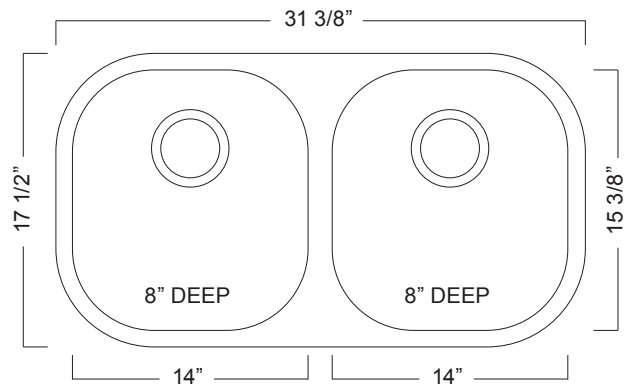

**STAINLESS STEEL KITCHEN SINK:****Double Bowl Undermount Series**

- 20 Gauge
- Silk rim & satin bowls
- Rear drain wastehole location
- Ultra-Quiet™ sound deadening
- 36" cabinet is recommended minimum
- Limited lifetime warranty
- Installation hardware and template included
- Shipping weight: 16 lbs

**Compliance Certifications:**

IMPORTANT: Dimensions of fixtures are nominal and may vary within the range of tolerances established by ASME A112.19.3

These measurements are subject to change or cancellation. No responsibility is assumed for use of superseded or voided leaflet.