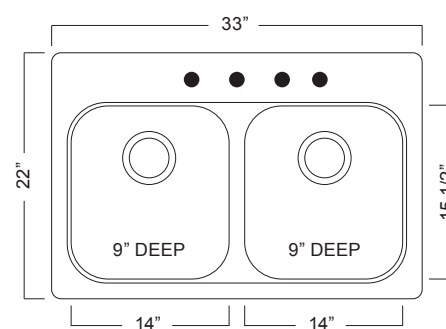

**TECTONITE® KITCHEN SINK:****Double Bowl Dual Mount Series**

- Color: White
- Topmount or undermount installation
- Rear drain wastehole location
- 4 holes
- 36" cabinet is recommended minimum
- Limited lifetime warranty
- Installation hardware and template included
- Shipping weight: 18 lbs

**Compliance Certifications:**

IMPORTANT: Dimensions of fixtures are nominal and may vary within the range of tolerances established by ASME A112.19.3

These measurements are subject to change or cancellation. No responsibility is assumed for use of superseded or voided leaflet.