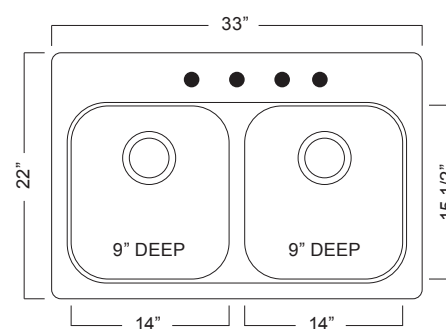

TECTONITE® KITCHEN SINK:**Double Bowl Dual Mount Series**

- Color: Oatmeal
- Topmount or undermount installation
- Rear drain wastehole location
- 4 holes
- 36" cabinet is recommended minimum
- Limited lifetime warranty
- Installation hardware and template included
- Shipping weight: 18 lbs

**Compliance Certifications:**

IMPORTANT: Dimensions of fixtures are nominal and may vary within the range of tolerances established by ASME A112.19.3

These measurements are subject to change or cancellation. No responsibility is assumed for use of superseded or voided leaflet.