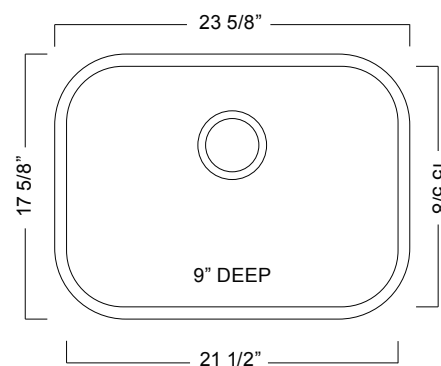

STAINLESS STEEL KITCHEN SINK:**Single Bowl Undermount Series**

- 18 gauge
- Silk rim & bowl
- Rear drain wastehole location
- Ultra-Quiet™ sound deadening
- 27" cabinet is recommended minimum
- Limited lifetime warranty
- Installation hardware and template included
- Shipping weight: 10 lbs

**Compliance Certifications:**

IMPORTANT: Dimensions of fixtures are nominal and may vary within the range of tolerances established by ASME A112.19.3

These measurements are subject to change or cancellation. No responsibility is assumed for use of superseded or voided leaflet.