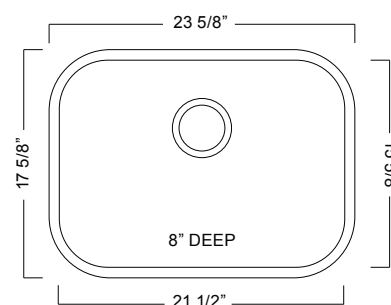

**STAINLESS STEEL KITCHEN SINK:****Single Bowl Undermount Series**

- 20 gauge
- Silk rim & bowl
- Rear drain wastehole location
- Ultra-Quiet™ sound deadening
- 27" cabinet is recommended minimum
- Limited lifetime warranty
- Installation hardware and template included
- Shipping weight: 10 lbs

**Compliance Certifications:**

IMPORTANT: Dimensions of fixtures are nominal and may vary within the range of tolerances established by ASME A112.19.3

These measurements are subject to change or cancellation. No responsibility is assumed for use of superseded or voided leaflet.