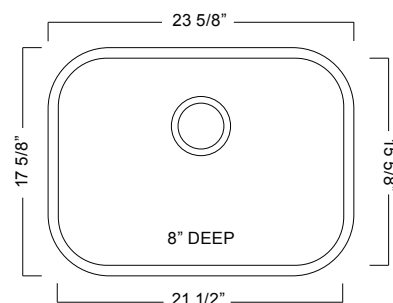

**STAINLESS STEEL KITCHEN SINK:****Single Bowl Undermount Series**

- 18 gauge
- Silk rim & bowl
- Rear drain wastehole location
- Ultra-Quiet™ sound deadening
- 27" cabinet is recommended minimum
- Limited lifetime warranty
- Installation hardware and template included
- Shipping weight: 10 lbs

**Compliance Certifications:**

IMPORTANT: Dimensions of fixtures are nominal and may vary within the range of tolerances established by ASME A112.19.3

These measurements are subject to change or cancellation. No responsibility is assumed for use of superseded or voided leaflet.