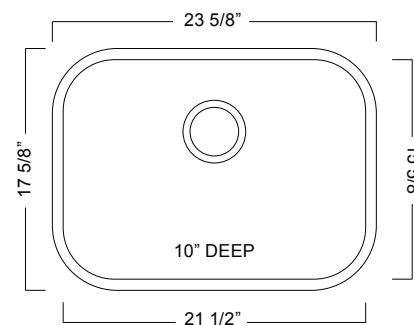

STAINLESS STEEL KITCHEN SINK:**Single Bowl Undermount Series**

- 18 gauge
- Silk rim & bowl
- Rear drain wastehole location
- Ultra-Quiet™ sound deadening
- 27" cabinet is recommended minimum
- Limited lifetime warranty
- Installation hardware and template included
- Shipping weight: 10 lbs

**Compliance Certifications:**

IMPORTANT: Dimensions of fixtures are nominal and may vary within the range of tolerances established by ASME A112.19.3

These measurements are subject to change or cancellation. No responsibility is assumed for use of superseded or voided leaflet.