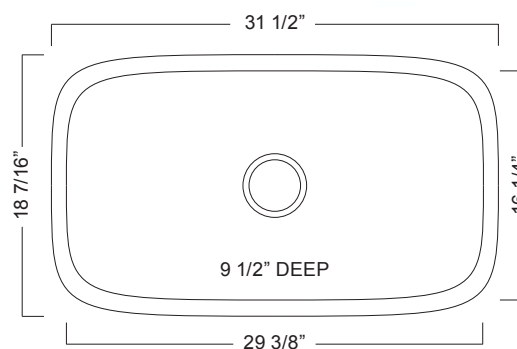

**STAINLESS STEEL KITCHEN SINK:****Single Bowl Undermount Series**

- 18 gauge
- Silk rimk & bowl
- Center drain wastehole location
- Ultra-Quiet™ sound deadening
- 36" cabinet is recommended minimum
- Limited lifetime warranty
- Installation hardware and template included
- Shipping weight: 18 lbs

**Compliance Certifications:**

IMPORTANT: Dimensions of fixtures are nominal and may vary within the range of tolerances established by ASME A112.19.3

These measurements are subject to change or cancellation. No responsibility is assumed for use of superseded or voided leaflet.