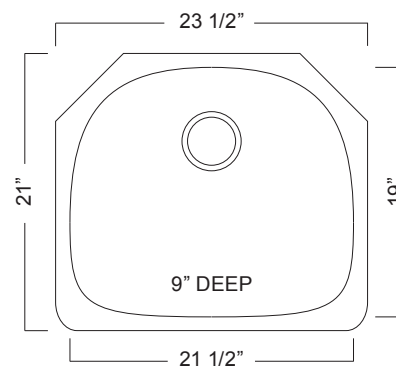

STAINLESS STEEL KITCHEN SINK:**Single Bowl Undermount Series**

- 18 gauge
- Silk rim & bowl
- Rear drain wastehole location
- Ultra-Quiet™ sound deadening
- 27" cabinet is recommended minimum
- Limited lifetime warranty
- Installation hardware and template included
- Shipping weight: 19 lbs

**Compliance Certifications:**

IMPORTANT: Dimensions of fixtures are nominal and may vary within the range of tolerances established by ASME A112.19.3

These measurements are subject to change or cancellation. No responsibility is assumed for use of superseded or voided leaflet.