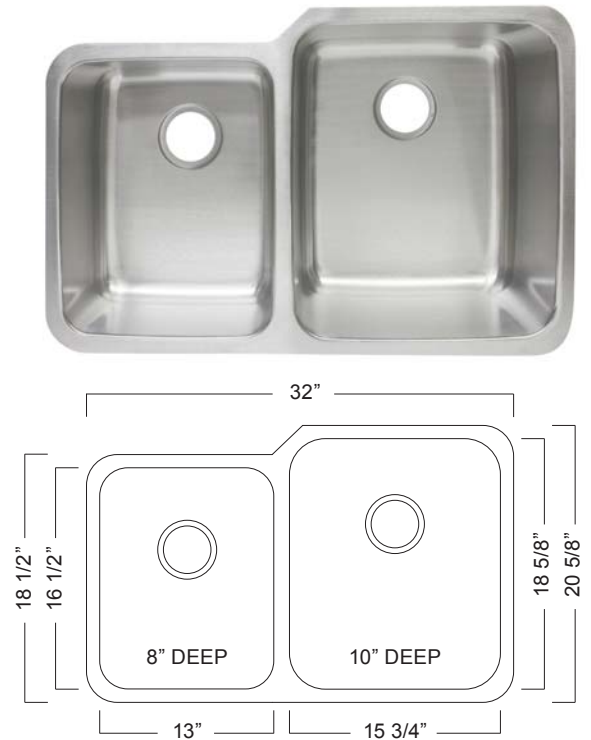

STAINLESS STEEL KITCHEN SINK:

Double Bowl Offset Undermount Series

- 18 Gauge
- Silk rim & bowls
- Rear drain wastehole location
- Ultra-Quiet™ sound deadening
- 36" cabinet is recommended minimum
- Limited lifetime warranty
- Installation hardware and template included
- Shipping weight: 33 lbs

Compliance Certifications:

IMPORTANT: Dimensions of fixtures are nominal and may vary within the range of tolerances established by ASME A112.19.3

These measurements are subject to change or cancellation. No responsibility is assumed for use of superseded or voided leaflet.

To Be Specified: