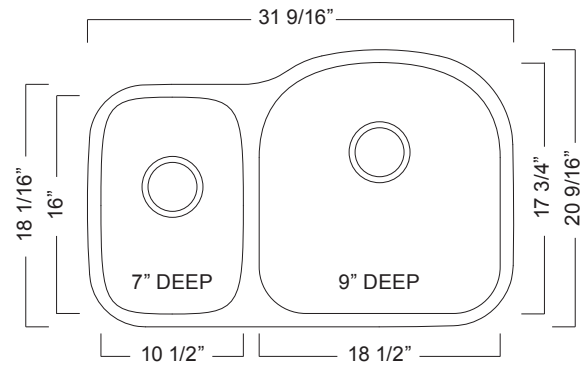

STAINLESS STEEL KITCHEN SINK:**Double Bowl Offset Undermount Series**

- 18 Gauge
- Silk rim & bowls
- Rear drain wastehole location
- Ultra-Quiet™ sound deadening
- 36" cabinet is recommended minimum
- Limited lifetime warranty
- Installation hardware and template included
- Shipping weight: 33 lbs

**Compliance Certifications:**

IMPORTANT: Dimensions of fixtures are nominal and may vary within the range of tolerances established by ASME A112.19.3

These measurements are subject to change or cancellation. No responsibility is assumed for use of superseded or voided leaflet.