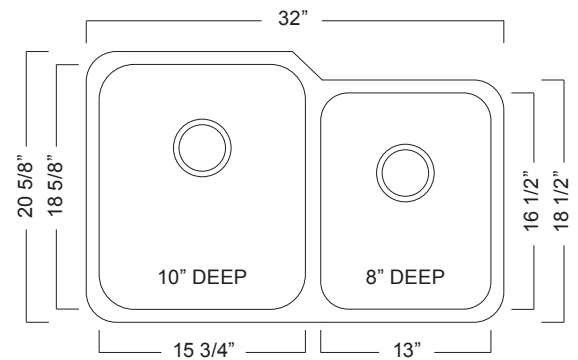

STAINLESS STEEL KITCHEN SINK:**Double Bowl Offset Undermount Series**

- 18 Gauge
- Silk rim & bowls
- Rear drain wastehole location
- Ultra-Quiet™ sound deadening
- 36" cabinet is recommended minimum
- Limited lifetime warranty
- Installation hardware and template included
- Shipping weight: 33 lbs

**Compliance Certifications:**

IMPORTANT: Dimensions of fixtures are nominal and may vary within the range of tolerances established by ASME A112.19.3

These measurements are subject to change or cancellation. No responsibility is assumed for use of superseded or voided leaflet.